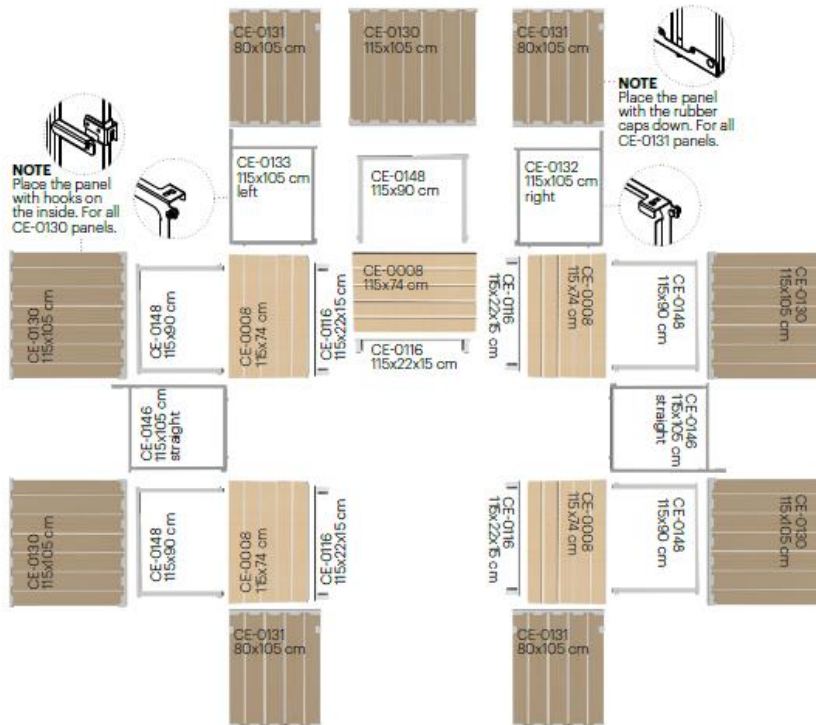

PANELS USED IN THIS CONFIGURATION:

- 10x CE-0130 Bar long panel 115x105 cm
- 8x CE-0131 Bar short panel 80x105 cm
- 10x CE-0008 Top panel 115x74 cm
- 10x CE-0148 Bar support frame 115x90 cm
- 12x CE-0116 Bar top metal 115x22x15 cm

- 4x CE-0146 Connector straight 115x105 cm
- 2x CE-0132 Corner connector right 115x105 cm
- 2x CE-0133 Corner connector left 115x105 cm