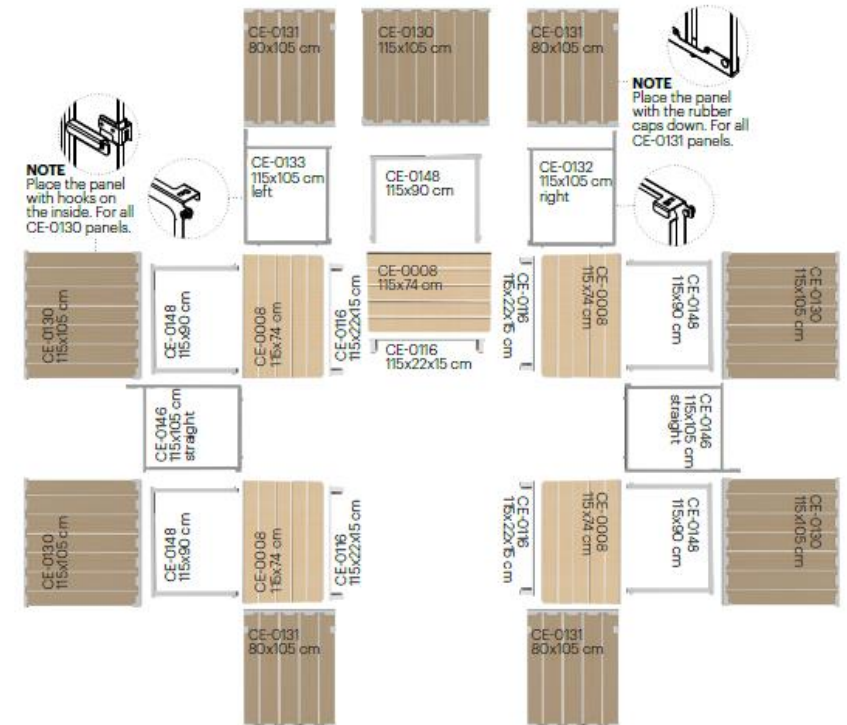

PANELS USED IN THIS CONFIGURATION:

- 10x CE-0130 Bar long panel 115x105 cm
- 8x CE-0131 Bar short panel 80x105 cm
- 10x CE-0008 Top panel 115x74 cm
- 10x CE-0148 Bar support frame 115x90 cm
- 12x CE-0116 Bar top metal 115x22x15 cm

- 4x CE-0146 Connector straight 115x105 cm
- 2x CE-0132 Corner connector right 115x105 cm
- 2x CE-0133 Corner connector left 115x105 cm